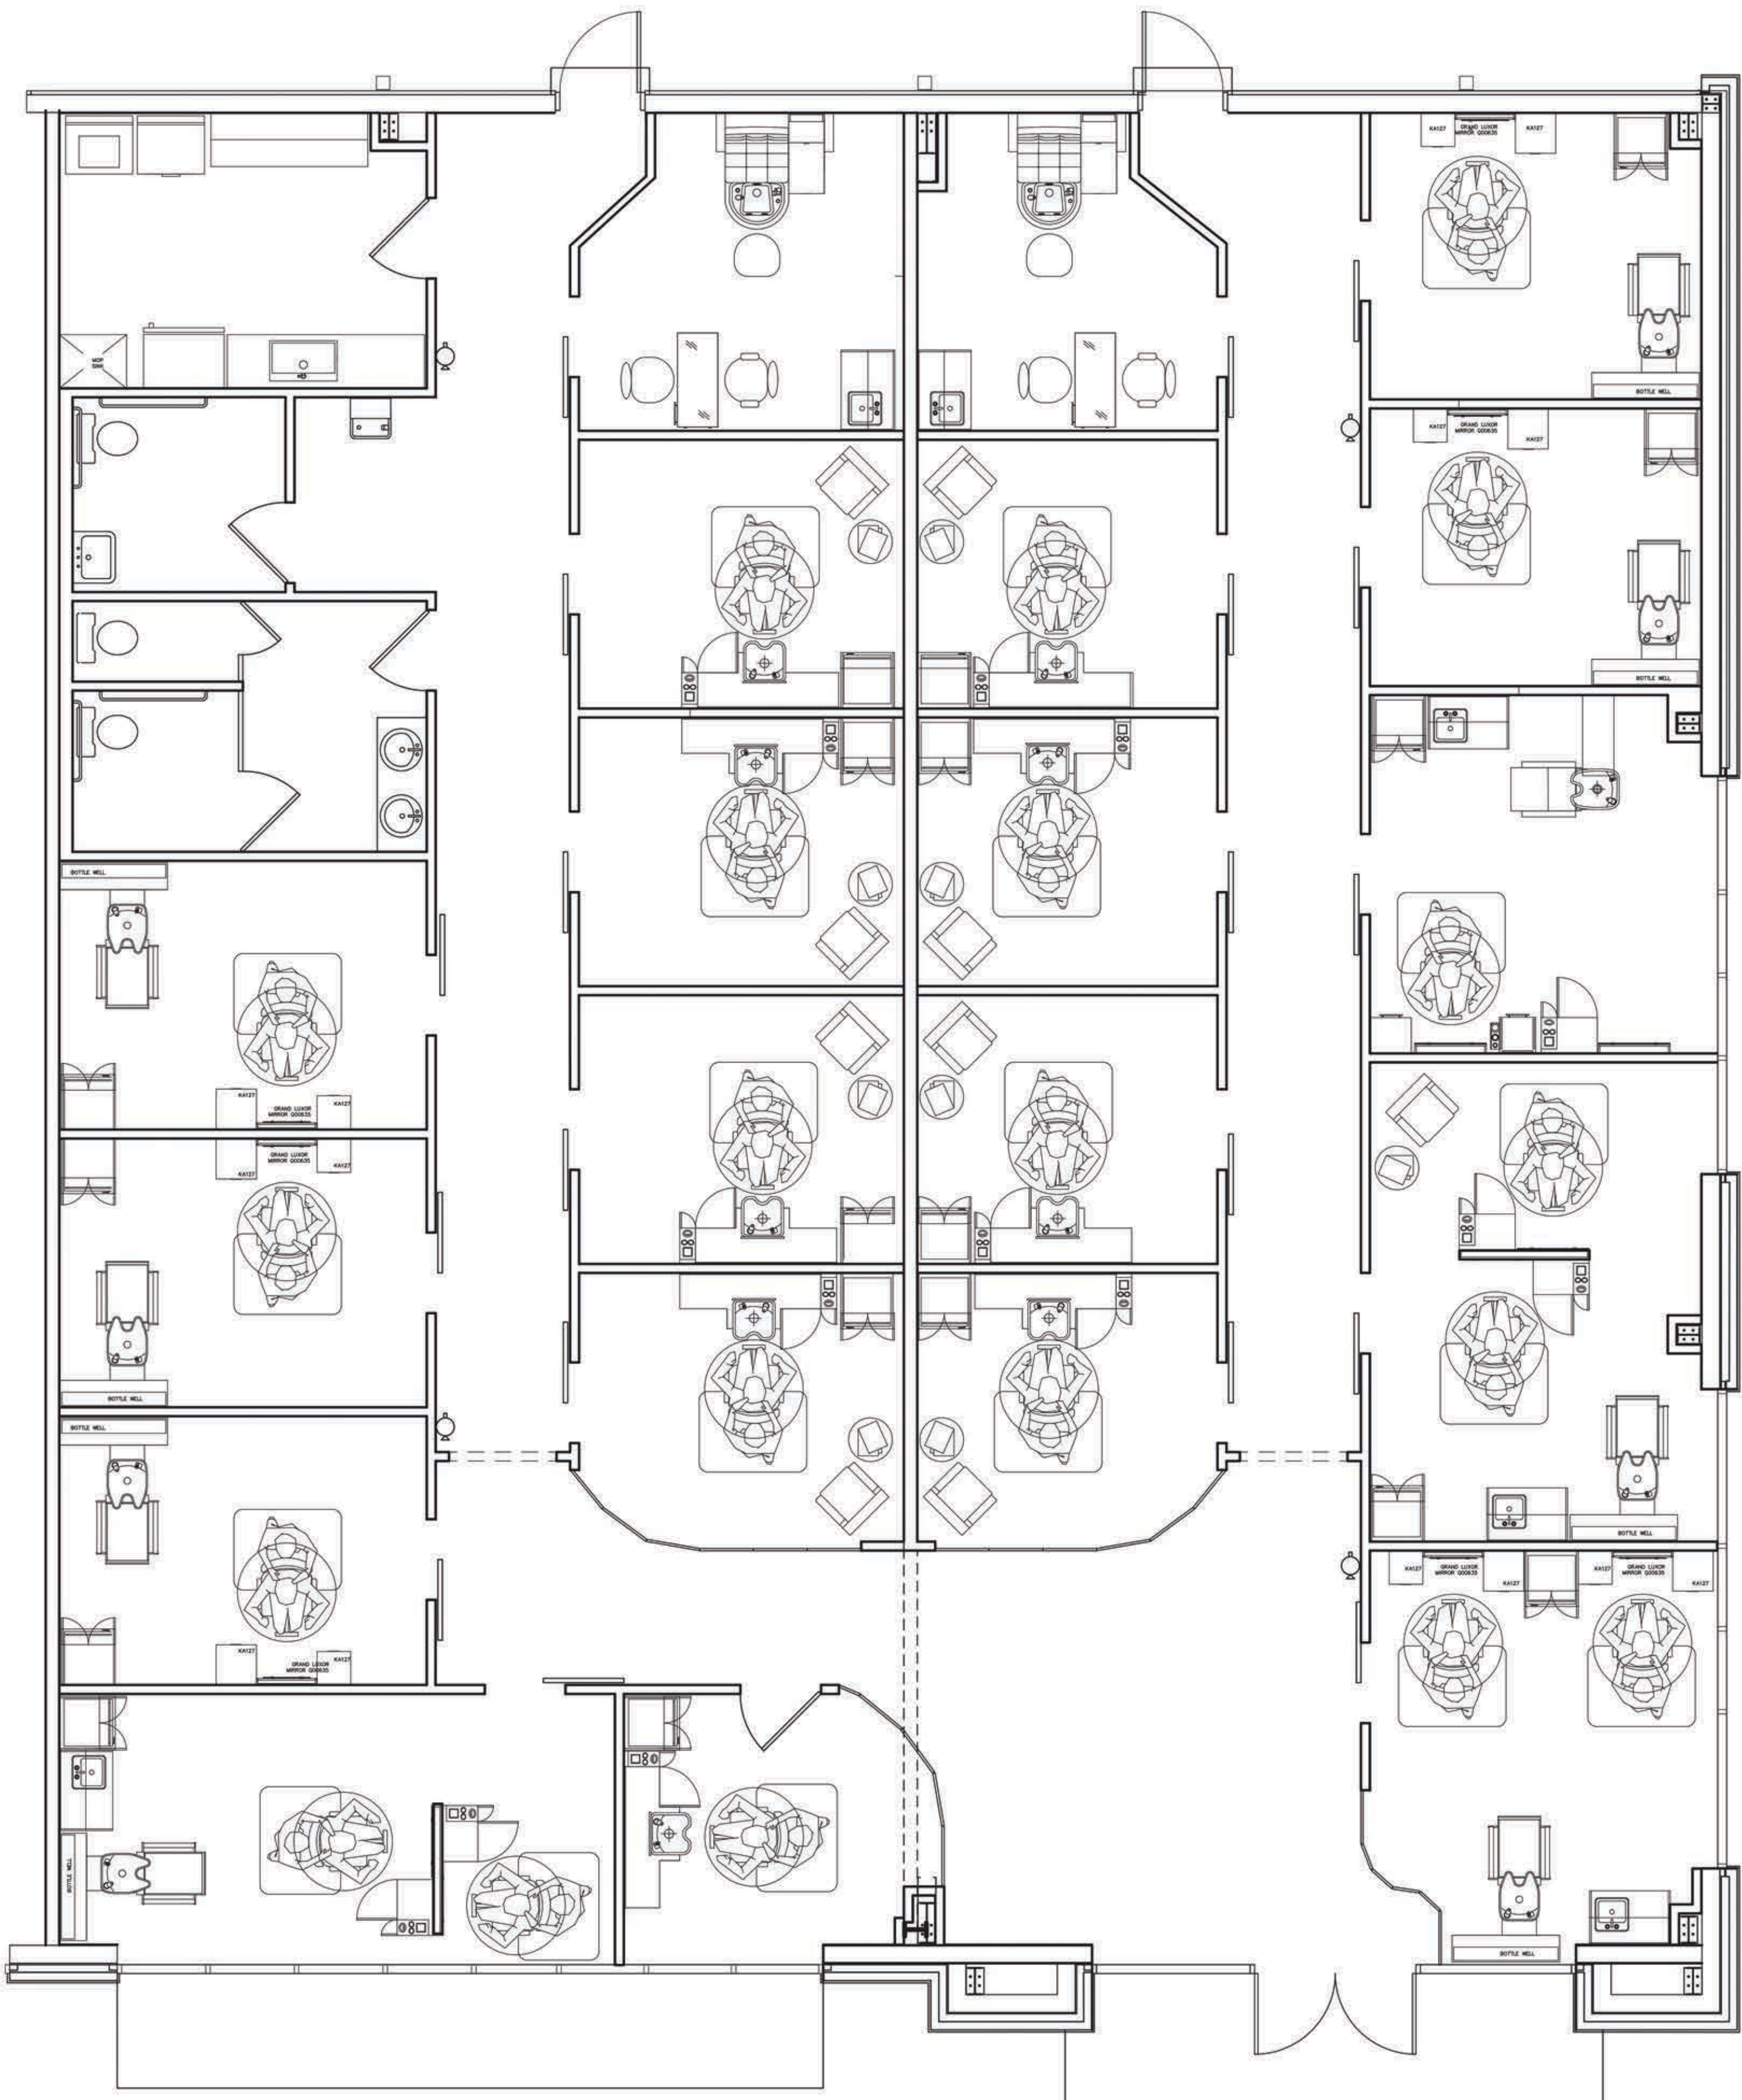

MERA

SALON & SPA SUITES

Baton Rouge Floorplans

Hair Side Floorplan - Page 1

Spa Side Floorplan - Page 2

1 MERA SALON SUITES BATON ROUGE

1/4" = 1'-0"