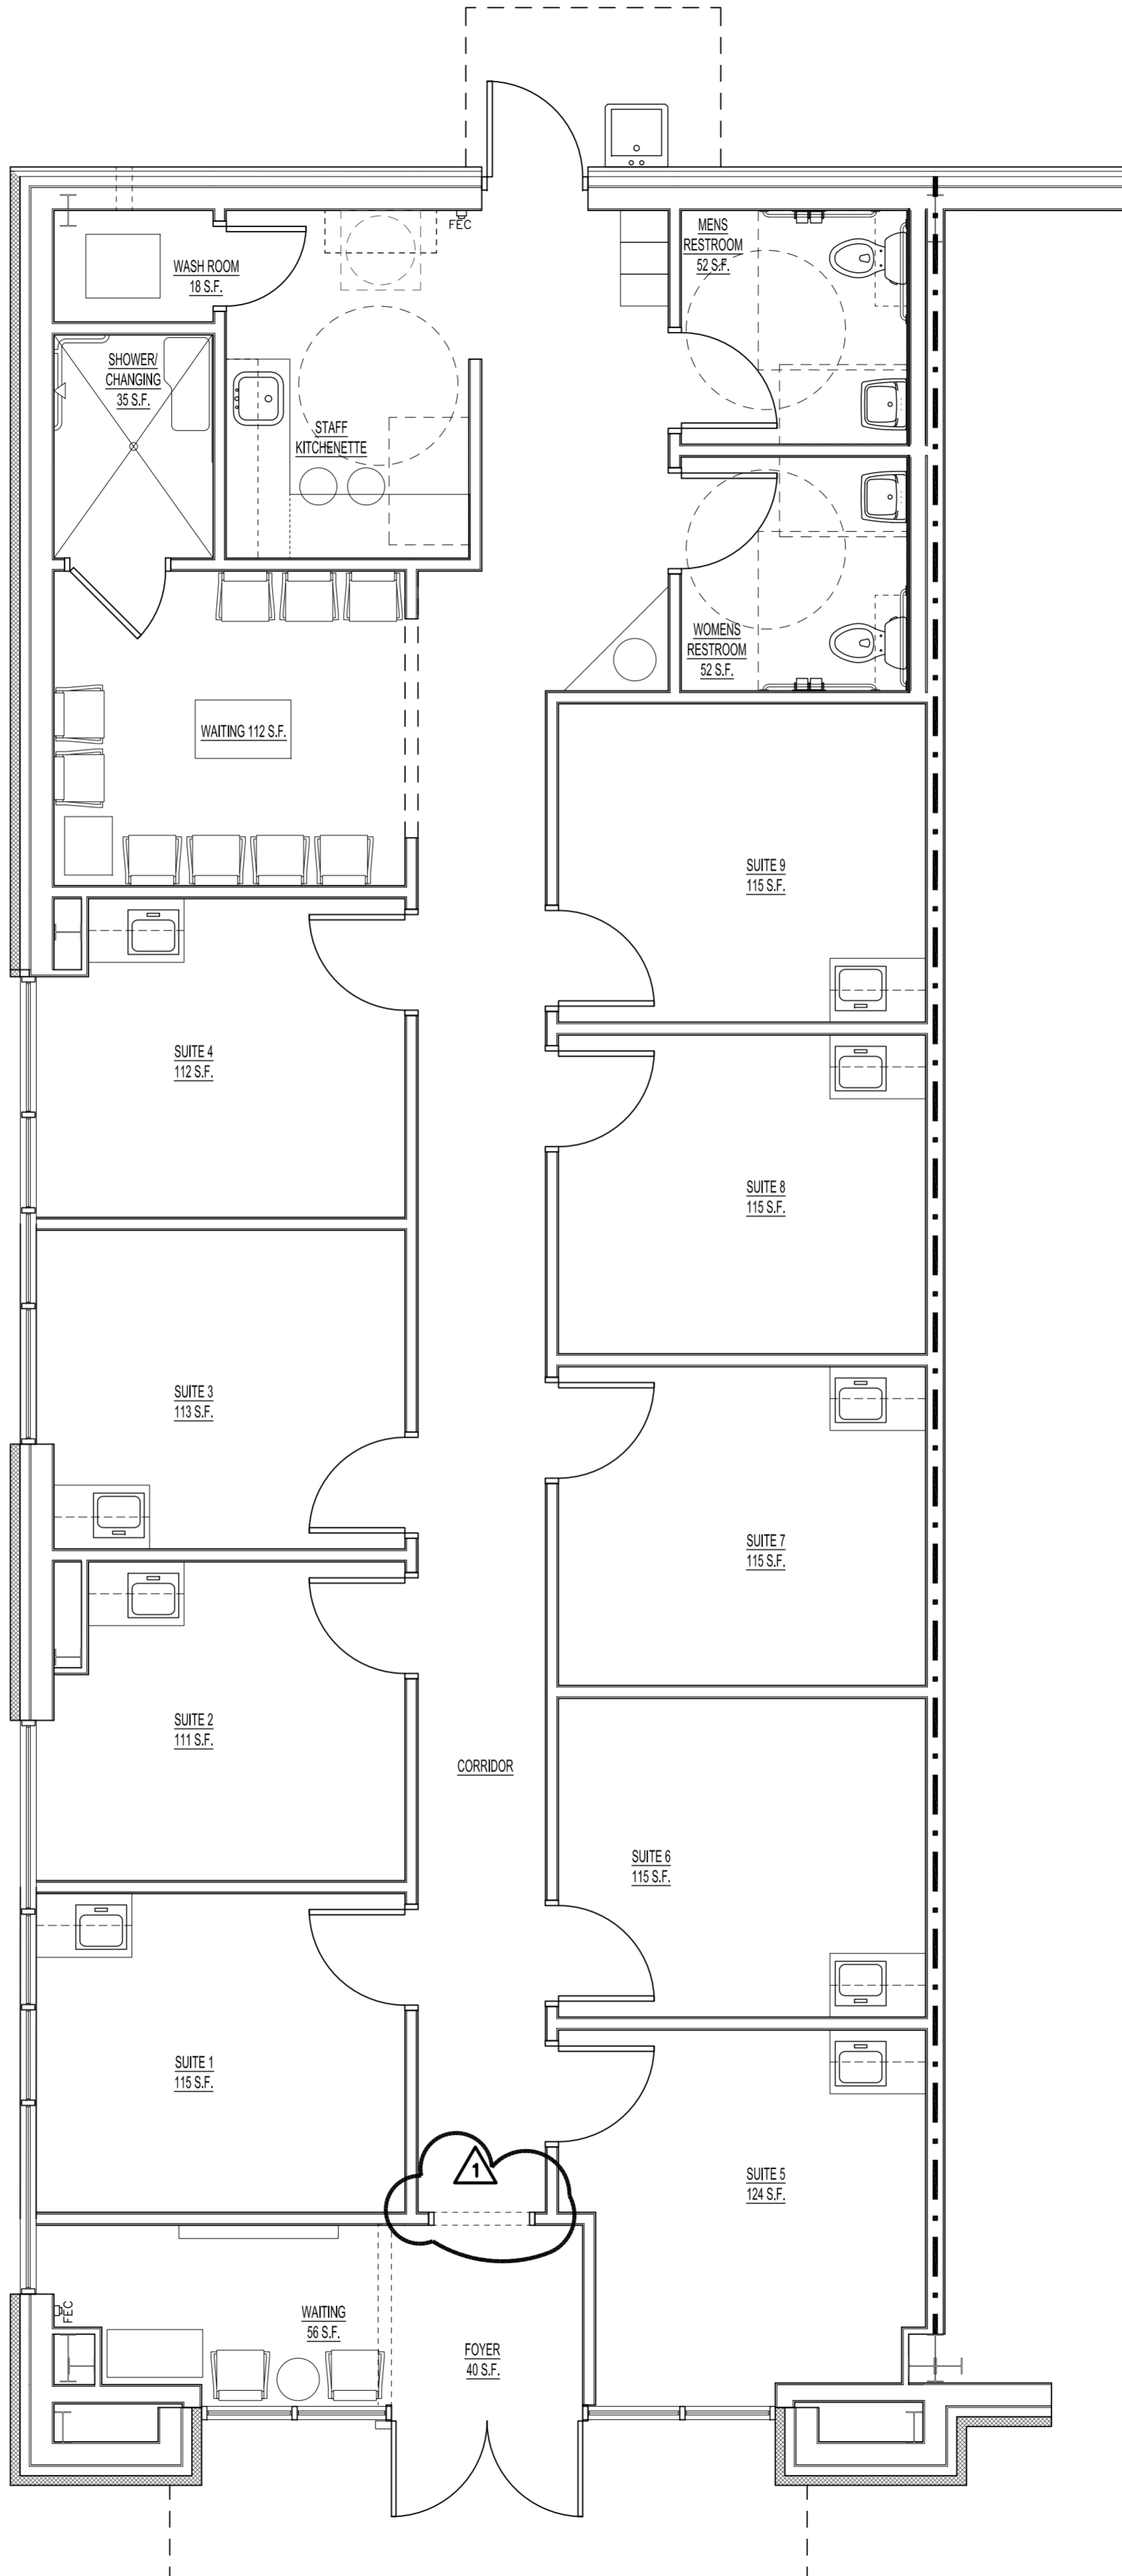

MERA

SALON & SPA SUITES

Baton Rouge Floorplans

Hair Side Floorplan - Page 1

Spa Side Floorplan - Page 2

1 MERA SALON SUITES BATON ROUGE

1/4" = 1'-0"